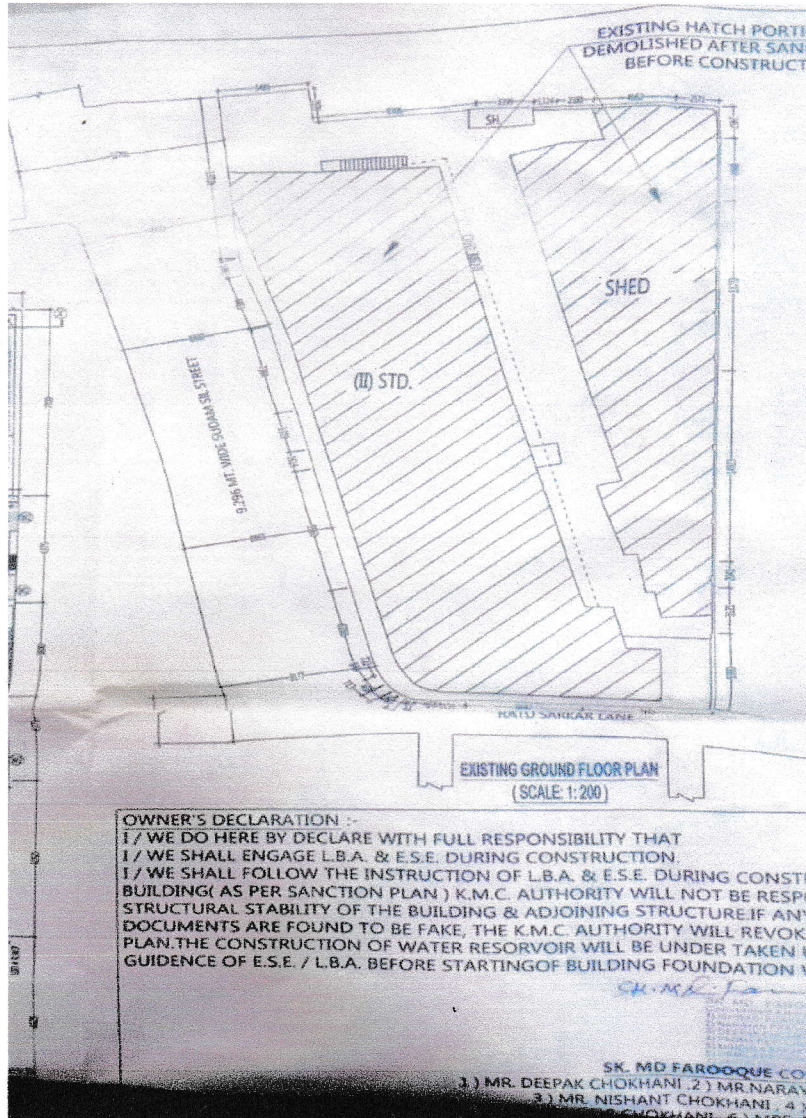

FAROOQUE & SONS

34/1, RATU SARKAR LANE, KOLKATA - 700 073

Mob. : (91) 9330742003

Ref. No.

Date 1/03/24

LATITUDE AND LONGITUDE OF THE SITE

LA-22 degree 34 minutes -01 N / LONG- 88 degree -21 minutes 31.3 E

FAROOQUE & SONS
SK. MD. Farooque
Proprietor